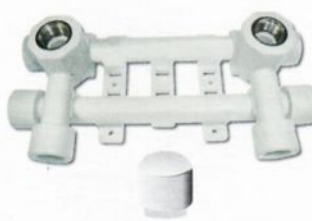

HAKAN DISTRIBUTION MANIFOLD

PRODUCT CODE

MB5523025020

SIZE (mm-inch)

20-1/2"

PACKAGING

INCLUDES :

- Battery conection
- Male end cap

Quantity

- 1
- 4